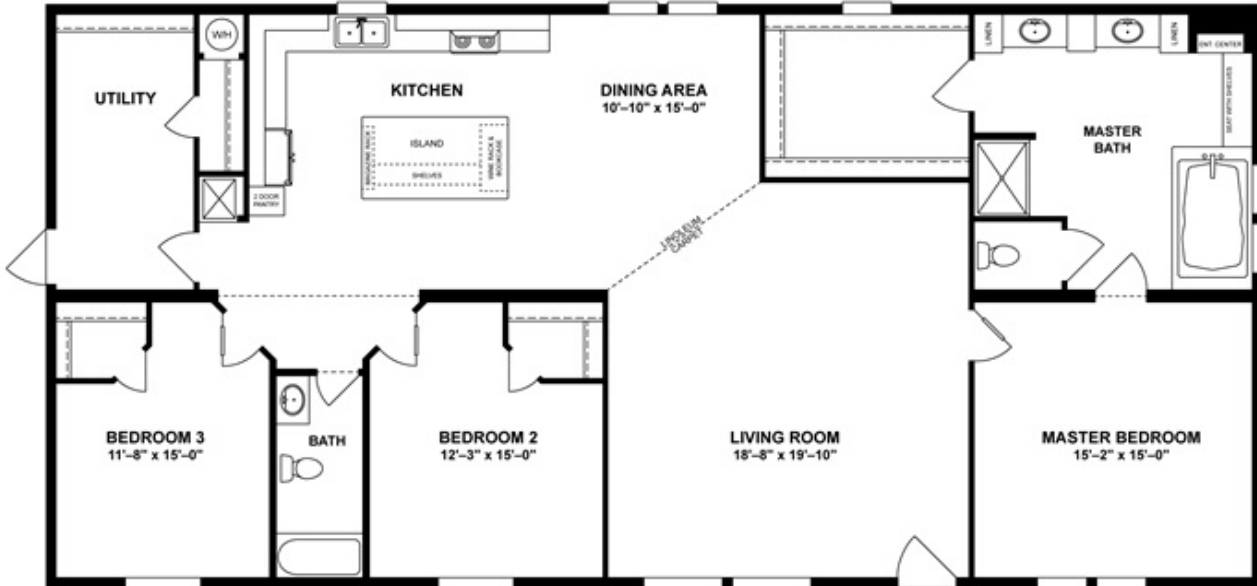

THE GRAFF Model number: 73KAS32623BH18

3 beds • 2 baths • 1984 sq.ft. • 32' width • 62' depth

Our home building facilities invest in continuous product and process improvements. Plans, dimensions, features, materials, specifications and availability are subject to change without notice or obligation. Renderings and floor plans are representative likenesses of our homes and may differ from the actual homes. We invite you to tour a Home Center near you and inspect the highest value in quality housing available or call (850) 682-3344 to speak with a Home Consultant. Copyright 2017, CMH. All rights reserved.