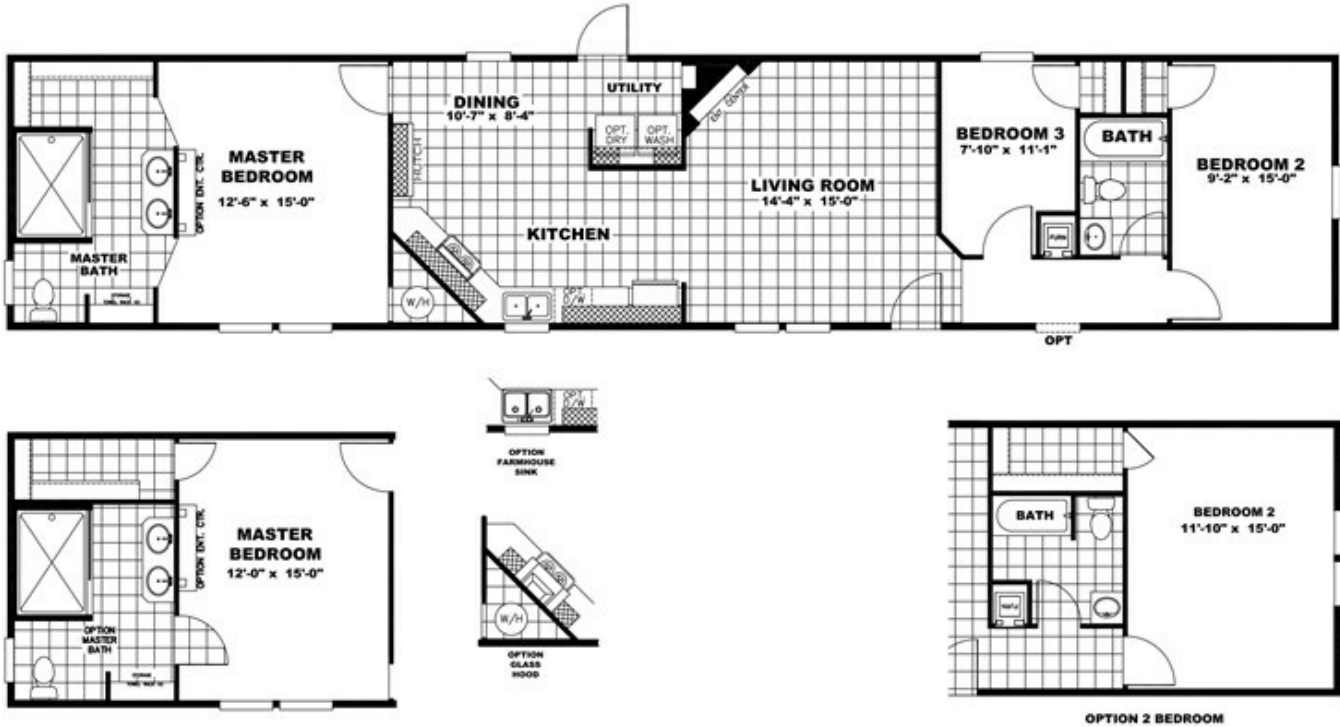

# ALL ABOUT THE SHOWER

# ALL ABOUT THE SHOWER

Model number: 22PRO16763AH

3 beds • 2 baths • 1216 sq.ft. • 16' width • 76' depth

Our home building facilities invest in continuous product and process improvements. Plans, dimensions, features, materials, specifications and availability are subject to change without notice or obligation. Renderings and floor plans are representative likenesses of our homes and may differ from the actual homes. We invite you to tour a Home Center near you and inspect the highest value in quality housing available or call (850) 682-3344 to speak with a Home Consultant. Copyright 2017, CMH. All rights reserved.