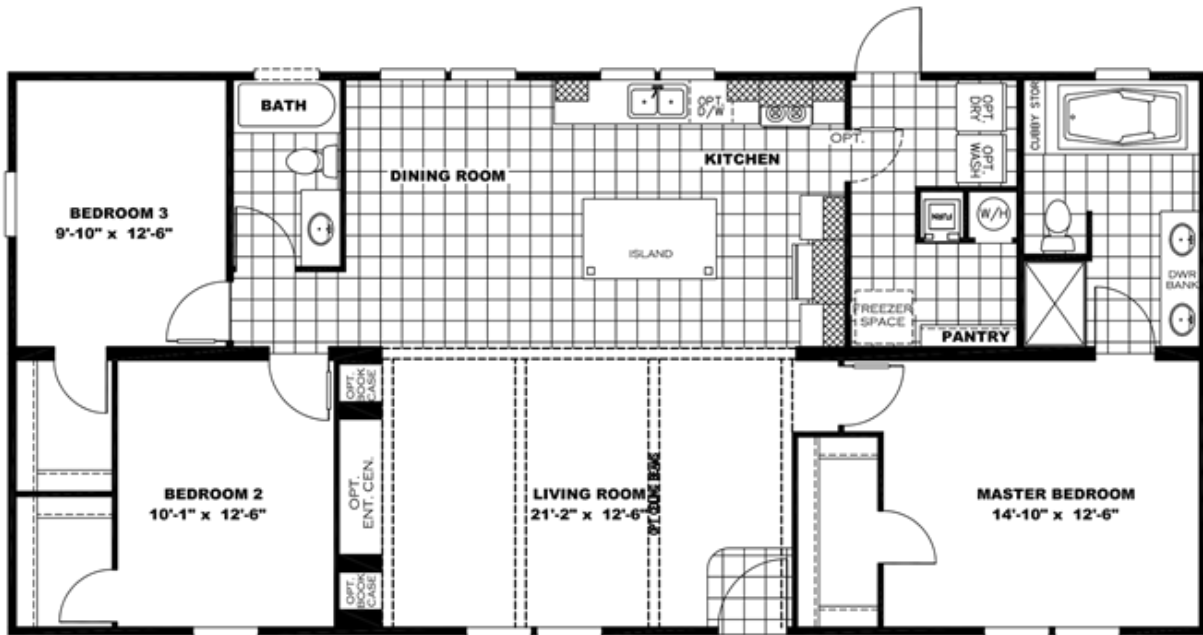

NUMBER ONE

NUMBER ONE Floor plan number: CS2022208TNAB
3 beds • 2 baths • 1568 sq.ft. • 28' width • 56' depth

Our home building facilities invest in continuous product and process improvements. Plans, dimensions, features, materials, specifications and availability are subject to change without notice or obligation. Renderings and floor plans are representative likenesses of our homes and may differ from the actual homes. We invite you to tour a Home Center near you and inspect the highest value in quality housing available or call (850) 682-3344 to speak with a Home Consultant. Copyright 2017, CMH. All rights reserved.