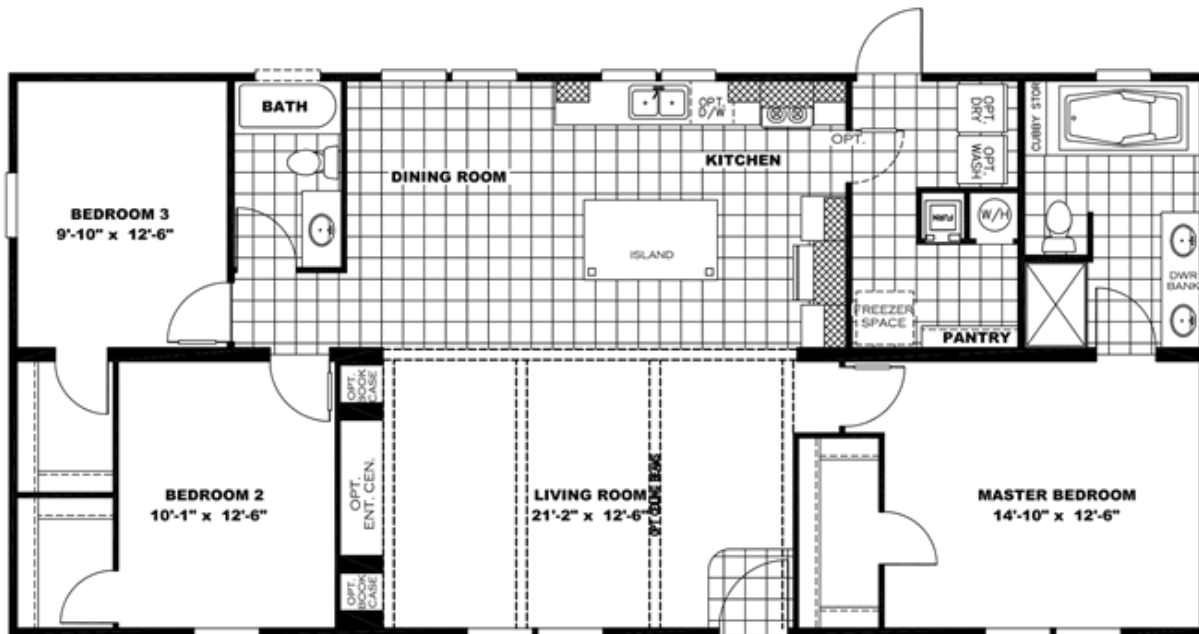

# NUMBER ONE Model number: 37FAC28563AH

3 beds • 2 baths • 1568 sq.ft. • 28' width • 56' depth

Our home building facilities invest in continuous product and process improvements. Plans, dimensions, features, materials, specifications and availability are subject to change without notice or obligation. Renderings and floor plans are representative likenesses of our homes and may differ from the actual homes. We invite you to tour a Home Center near you and inspect the highest value in quality housing available or call (850) 682-3344 to speak with a Home Consultant. Copyright 2017, CMH. All rights reserved.