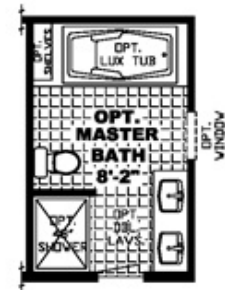

# THE MORRIS

**THE MORRIS** Floor plan number: RUS072298ALAB

**3 beds • 2 baths • 1568 sq.ft. • 28' width • 56' depth**

## MODEL SIG28563B-56-4/28X56

**\*\* FALL 2015**

Our home building facilities invest in continuous product and process improvements. Plans, dimensions, features, materials, specifications and availability are subject to change without notice or obligation. Renderings and floor plans are representative likenesses of our homes and may differ from the actual homes. We invite you to tour a Home Center near you and inspect the highest value in quality housing available or call (850) 682-3344 to speak with a Home Consultant. Copyright 2017, CMH. All rights reserved.