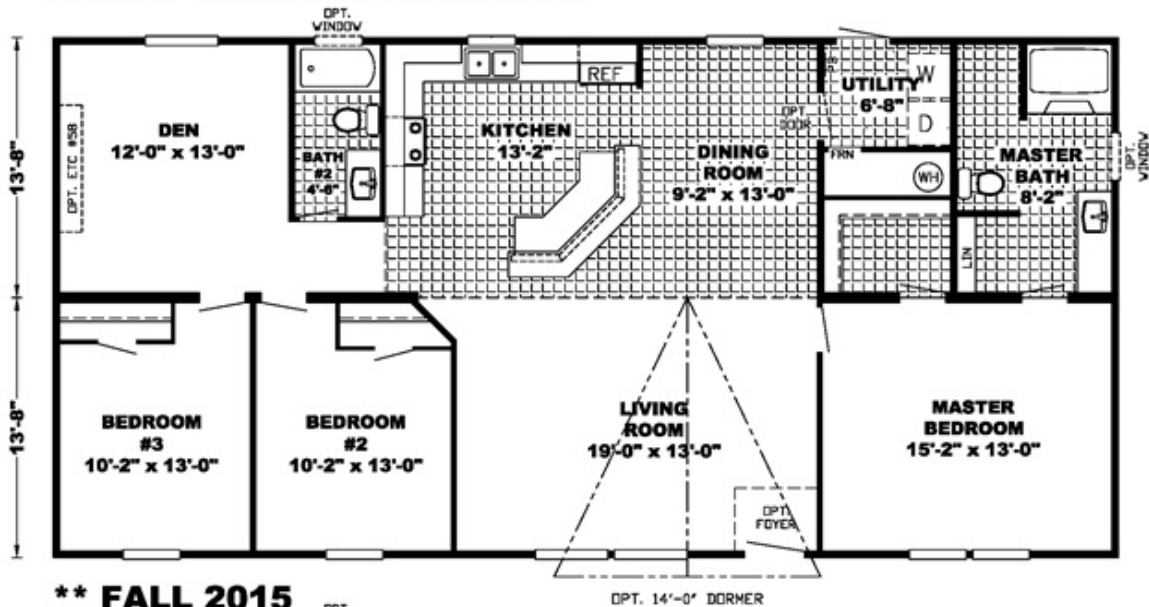

# THE MORRIS

**THE MORRIS** Floor plan number: RUS072298ALAB

**3 beds • 2 baths • 1568 sq.ft. • 28' width • 56' depth**

## MODEL SIG28563B-56-4/28X56

**\*\* FALL 2015**

Our home building facilities invest in continuous product and process improvements. Plans, dimensions, features, materials, specifications and availability are subject to change without notice or obligation. Renderings and floor plans are representative likenesses of our homes and may differ from the actual homes. We invite you to tour a Home Center near you and inspect the highest value in quality housing available or call (850) 682-3344 to speak with a Home Consultant. Copyright 2017, CMH. All rights reserved.