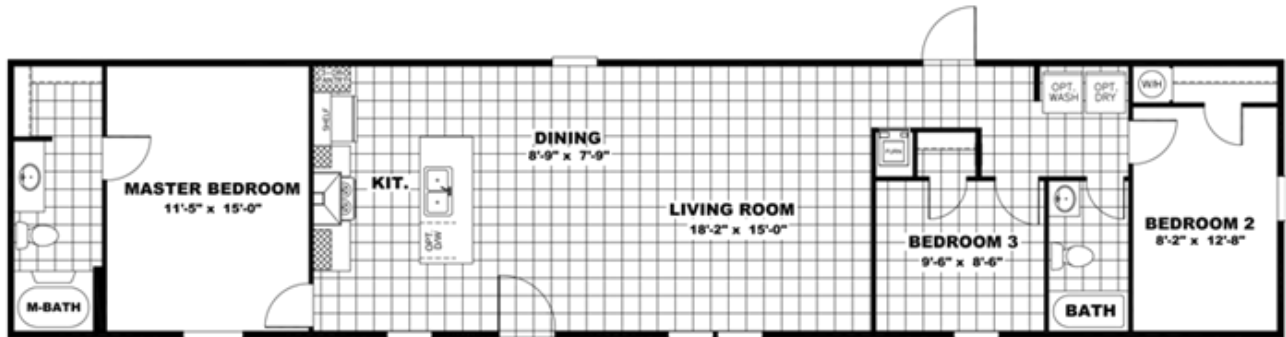

THE BREEZE

THE BREEZE Floor plan number: RUS072637AL

3 beds • 2 baths • 1152 sq.ft. • 16' width • 72' depth

Our home building facilities invest in continuous product and process improvements. Plans, dimensions, features, materials, specifications and availability are subject to change without notice or obligation. Renderings and floor plans are representative likenesses of our homes and may differ from the actual homes. We invite you to tour a Home Center near you and inspect the highest value in quality housing available or call (850) 682-3344 to speak with a Home Consultant. Copyright 2017, CMH. All rights reserved.