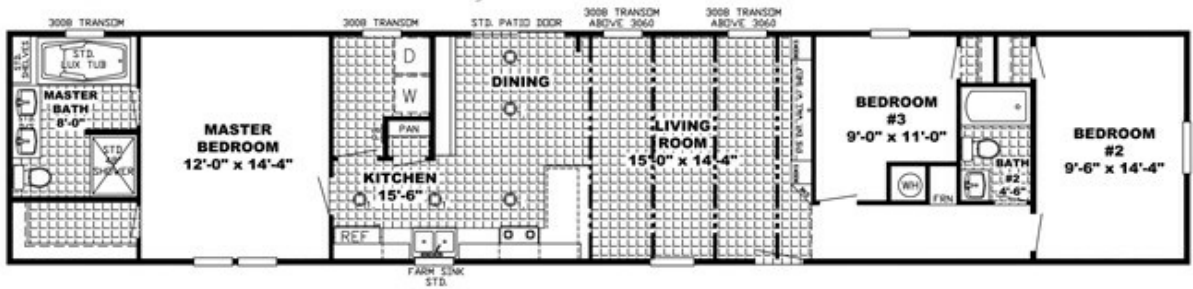

THE ANNIVERSARY ANN16763A

THE ANNIVERSARY ANN16763A Floor plan number: RUS072969AL
3 beds • 2 baths • 1216 sq.ft. • 16' width • 76' depth

Our home building facilities invest in continuous product and process improvements. Plans, dimensions, features, materials, specifications and availability are subject to change without notice or obligation. Renderings and floor plans are representative likenesses of our homes and may differ from the actual homes. We invite you to tour a Home Center near you and inspect the highest value in quality housing available or call (850) 682-3344 to speak with a Home Consultant. Copyright 2017, CMH. All rights reserved.