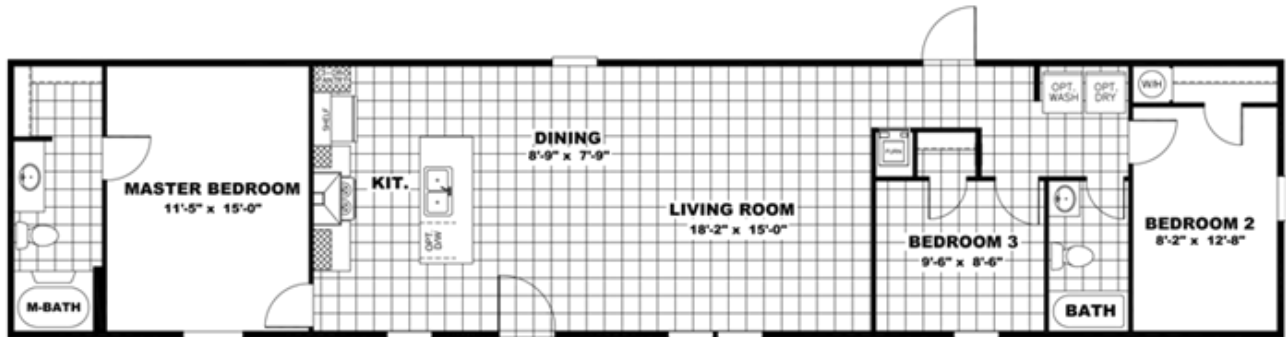

THE BREEZE

**THE BREEZE** Floor plan number: RUS072978AL

**3 beds • 2 baths • 1152 sq.ft. • 16' width • 72' depth**

Our home building facilities invest in continuous product and process improvements. Plans, dimensions, features, materials, specifications and availability are subject to change without notice or obligation. Renderings and floor plans are representative likenesses of our homes and may differ from the actual homes. We invite you to tour a Home Center near you and inspect the highest value in quality housing available or call (850) 682-3344 to speak with a Home Consultant. Copyright 2017, CMH. All rights reserved.