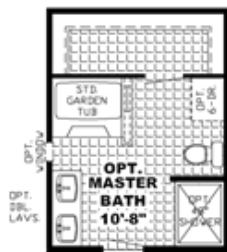

THE HOLCOMB

THE HOLCOMB Floor plan number: RUS073174ALAB
4 beds • 2 baths • 2432 sq.ft. • 32' width • 76' depth

Our home building facilities invest in continuous product and process improvements. Plans, dimensions, features, materials, specifications and availability are subject to change without notice or obligation. Renderings and floor plans are representative likenesses of our homes and may differ from the actual homes. We invite you to tour a Home Center near you and inspect the highest value in quality housing available or call (850) 682-3344 to speak with a Home Consultant. Copyright 2017, CMH. All rights reserved.