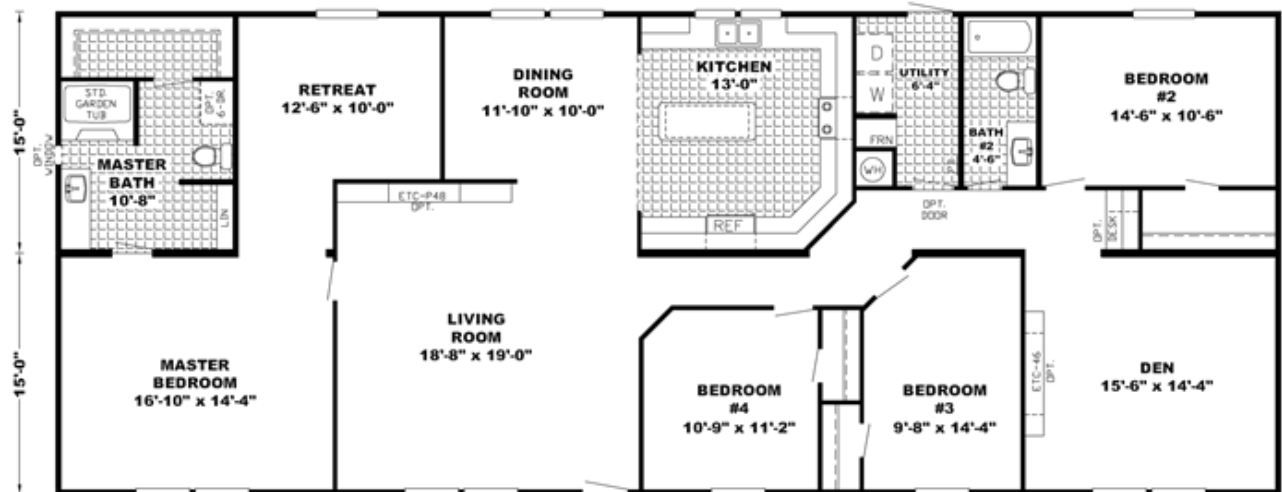

THE HOLCOMB

THE HOLCOMB Floor plan number: RUS073174ALAB
4 beds • 2 baths • 2432 sq.ft. • 32' width • 76' depth

Our home building facilities invest in continuous product and process improvements. Plans, dimensions, features, materials, specifications and availability are subject to change without notice or obligation. Renderings and floor plans are representative likenesses of our homes and may differ from the actual homes. We invite you to tour a Home Center near you and inspect the highest value in quality housing available or call (850) 682-3344 to speak with a Home Consultant. Copyright 2017, CMH. All rights reserved.