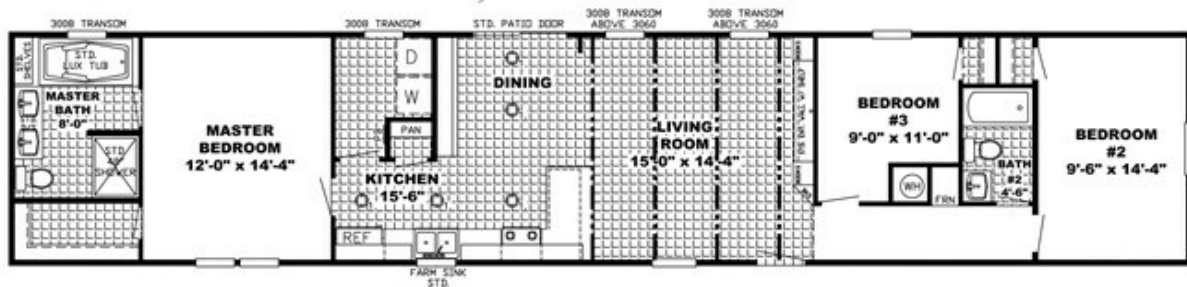

THE ANNIVERSARY ANN16763A

THE ANNIVERSARY ANN16763A Model number: 41ANN16763AH18

3 beds • 2 baths • 1216 sq.ft. • 16' width • 76' depth

Our home building facilities invest in continuous product and process improvements. Plans, dimensions, features, materials, specifications and availability are subject to change without notice or obligation. Renderings and floor plans are representative likenesses of our homes and may differ from the actual homes. We invite you to tour a Home Center near you and inspect the highest value in quality housing available or call (850) 682-3344 to speak with a Home Consultant. Copyright 2017, CMH. All rights reserved.