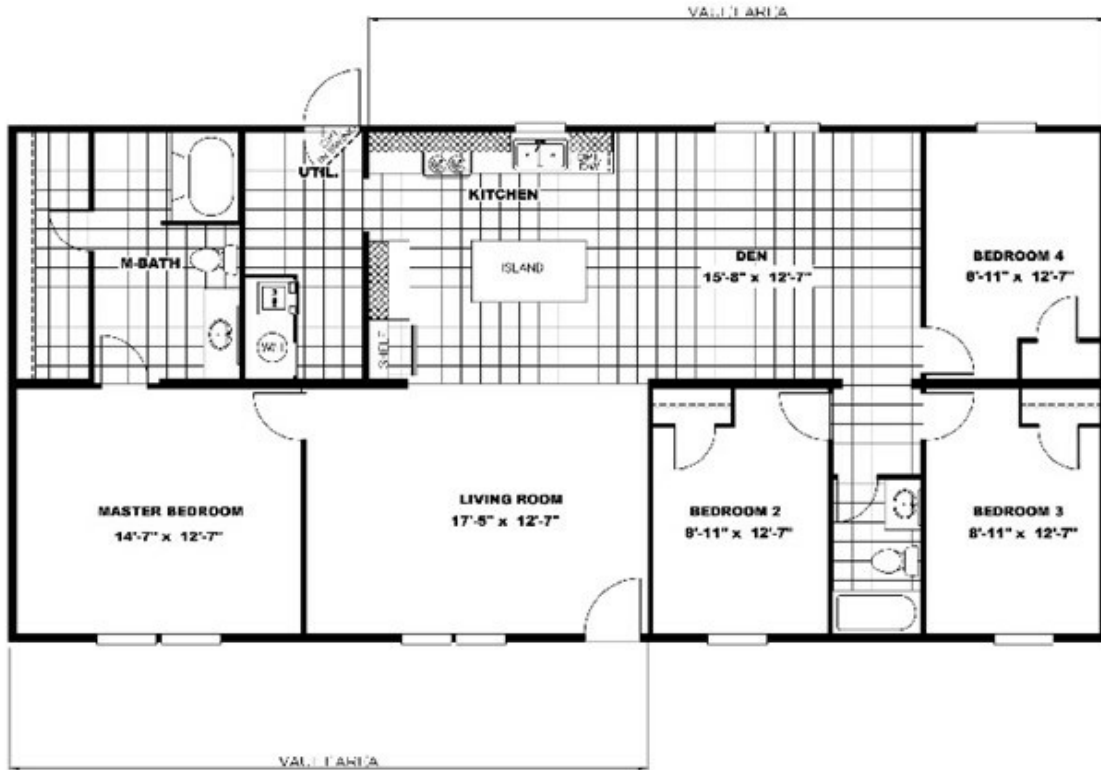

MARVEL

MARVEL Floor plan number: SA4075058ALAB

4 beds • 2 baths • 1568 sq.ft. • 28' width • 56' depth

Our home building facilities invest in continuous product and process improvements. Plans, dimensions, features, materials, specifications and availability are subject to change without notice or obligation. Renderings and floor plans are representative likenesses of our homes and may differ from the actual homes. We invite you to tour a Home Center near you and inspect the highest value in quality housing available or call (850) 682-3344 to speak with a Home Consultant. Copyright 2017, CMH. All rights reserved.