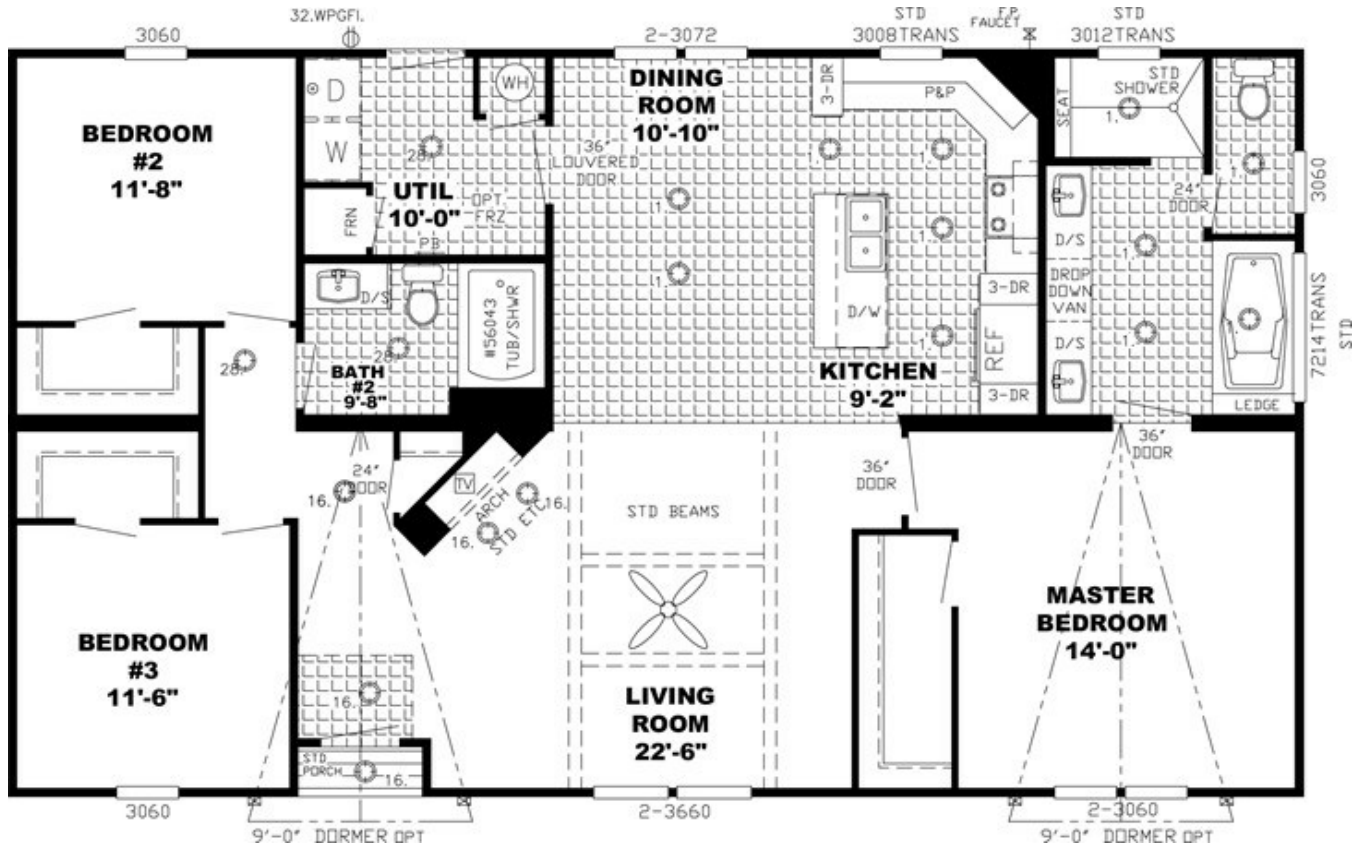

THE BELLE

THE BELLE Model number: 43EST32523AH17

3 beds • 2 baths • 1664 sq.ft. • 32' width • 52' depth

Our home building facilities invest in continuous product and process improvements. Plans, dimensions, features, materials, specifications and availability are subject to change without notice or obligation. Renderings and floor plans are representative likenesses of our homes and may differ from the actual homes. We invite you to tour a Home Center near you and inspect the highest value in quality housing available or call (850) 682-3344 to speak with a Home Consultant. Copyright 2017, CMH. All rights reserved.