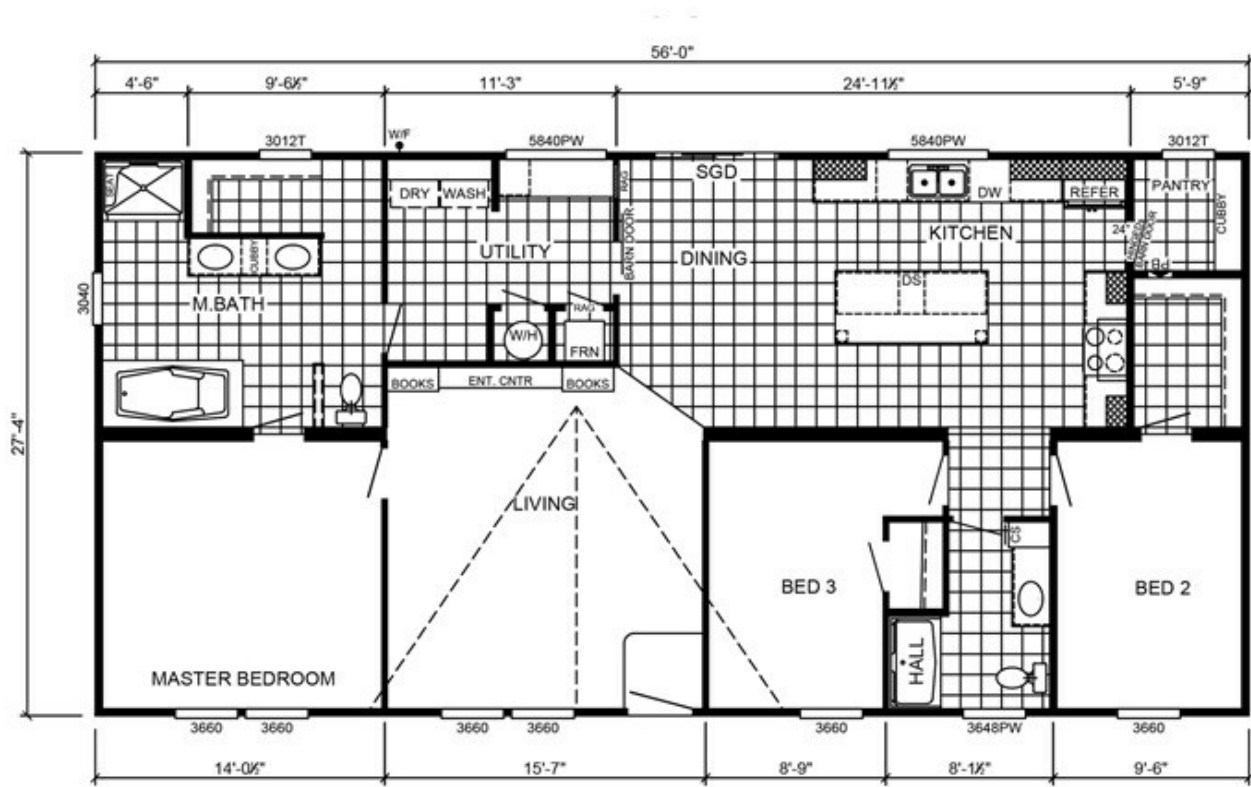

# THE ANNIVERSARY 2.1 Model number: 43ANN28563AH

3 beds • 2 baths • 1568 sq.ft. • 28' width • 56' depth

Our home building facilities invest in continuous product and process improvements. Plans, dimensions, features, materials, specifications and availability are subject to change without notice or obligation. Renderings and floor plans are representative likenesses of our homes and may differ from the actual homes. We invite you to tour a Home Center near you and inspect the highest value in quality housing available or call (850) 682-3344 to speak with a Home Consultant. Copyright 2017, CMH. All rights reserved.