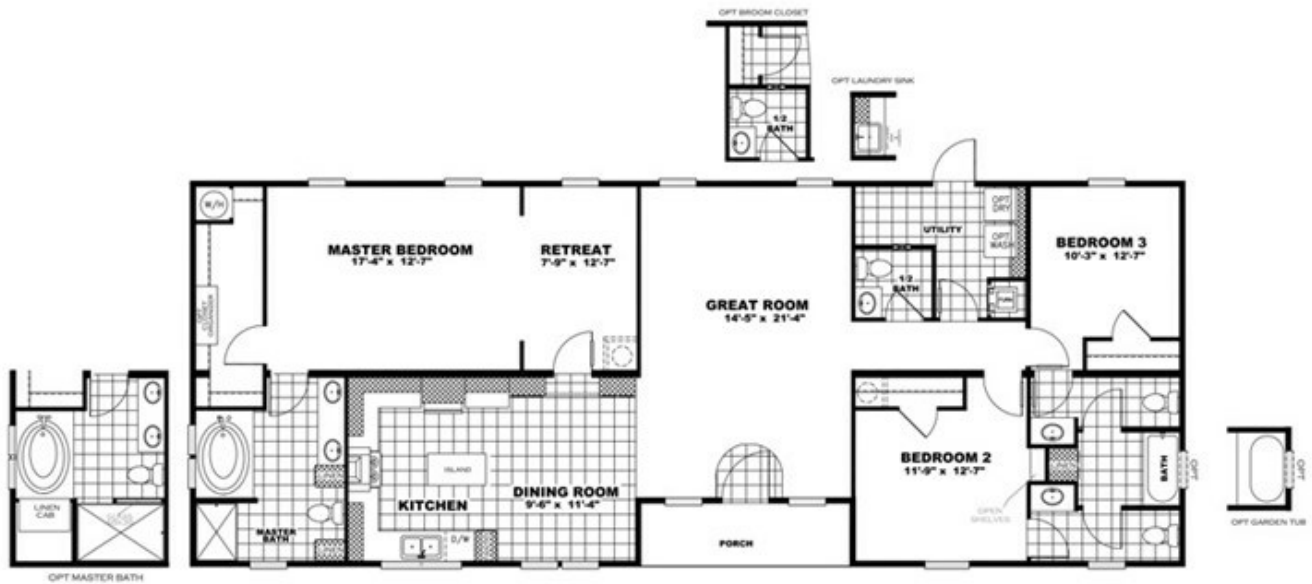

# THE TERRACE

**THE TERRACE** Floor plan number: WHC021311GAAB  
3 beds • 3 baths • 1904 sq.ft. • 28' width • 68' depth

Our home building facilities invest in continuous product and process improvements. Plans, dimensions, features, materials, specifications and availability are subject to change without notice or obligation. Renderings and floor plans are representative likenesses of our homes and may differ from the actual homes. We invite you to tour a Home Center near you and inspect the highest value in quality housing available or call (850) 682-3344 to speak with a Home Consultant. Copyright 2017, CMH. All rights reserved.