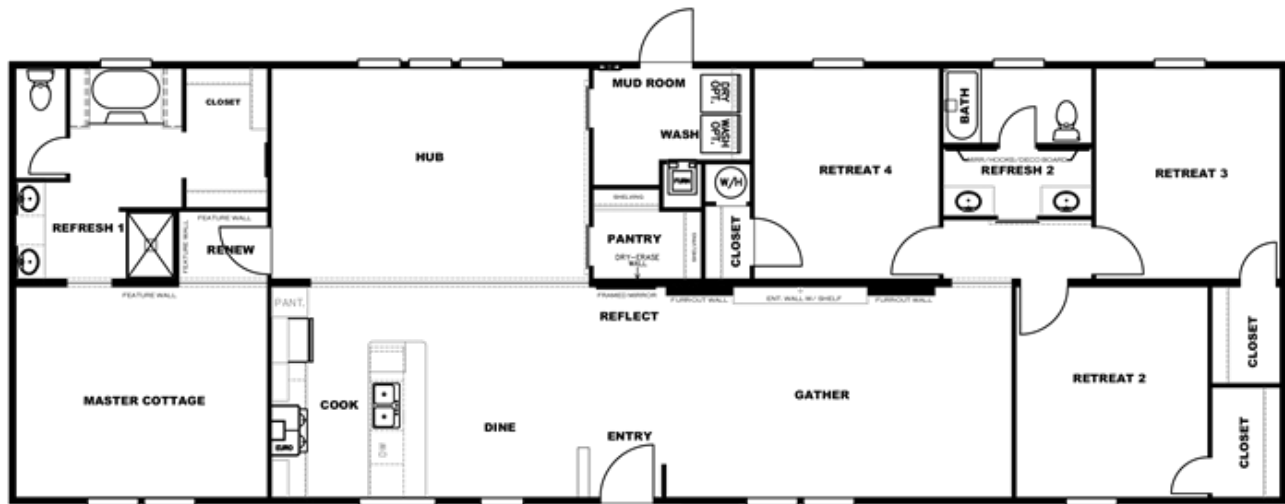

## THE BREEZE II

**THE BREEZE II** Floor plan number: WHC022921GAAB  
4 beds • 2 baths • 2128 sq.ft. • 28' width • 76' depth

Our home building facilities invest in continuous product and process improvements. Plans, dimensions, features, materials, specifications and availability are subject to change without notice or obligation. Renderings and floor plans are representative likenesses of our homes and may differ from the actual homes. We invite you to tour a Home Center near you and inspect the highest value in quality housing available or call (850) 682-3344 to speak with a Home Consultant. Copyright 2017, CMH. All rights reserved.