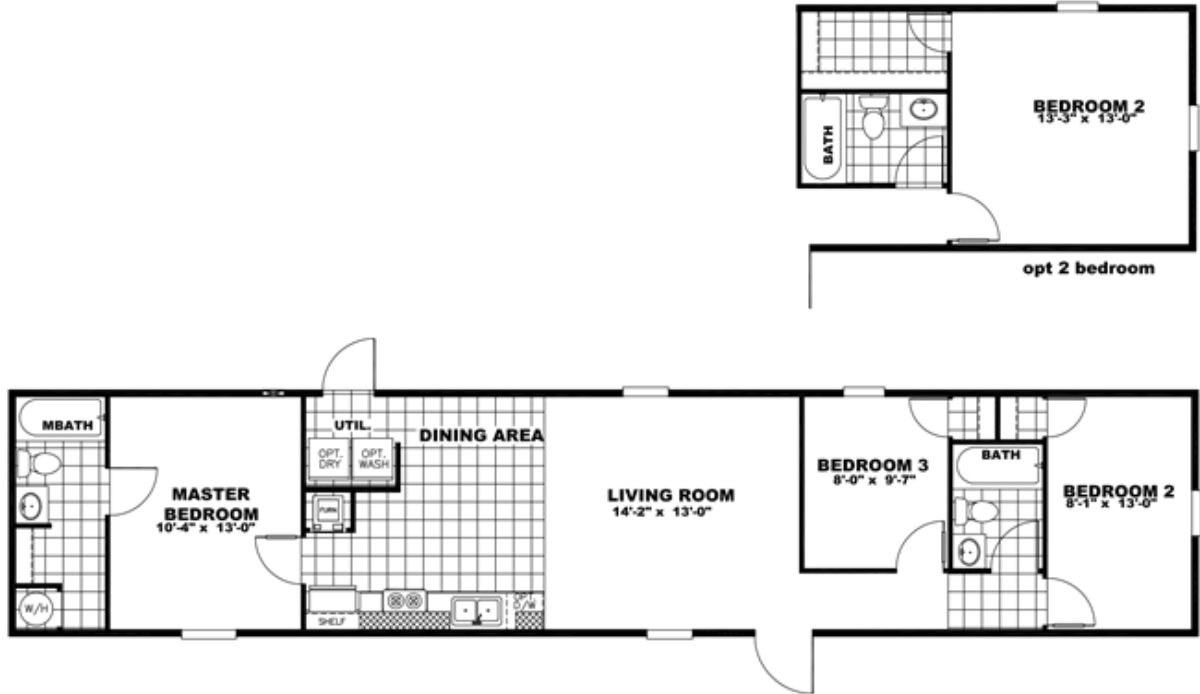

THE OLD GLORY

THE OLD GLORY Model number: 30IND14663AH18

3 beds • 2 baths • 924 sq.ft. • 14' width • 66' depth

Our home building facilities invest in continuous product and process improvements. Plans, dimensions, features, materials, specifications and availability are subject to change without notice or obligation. Renderings and floor plans are representative likenesses of our homes and may differ from the actual homes. We invite you to tour a Home Center near you and inspect the highest value in quality housing available or call (850) 682-3344 to speak with a Home Consultant. Copyright 2017, CMH. All rights reserved.