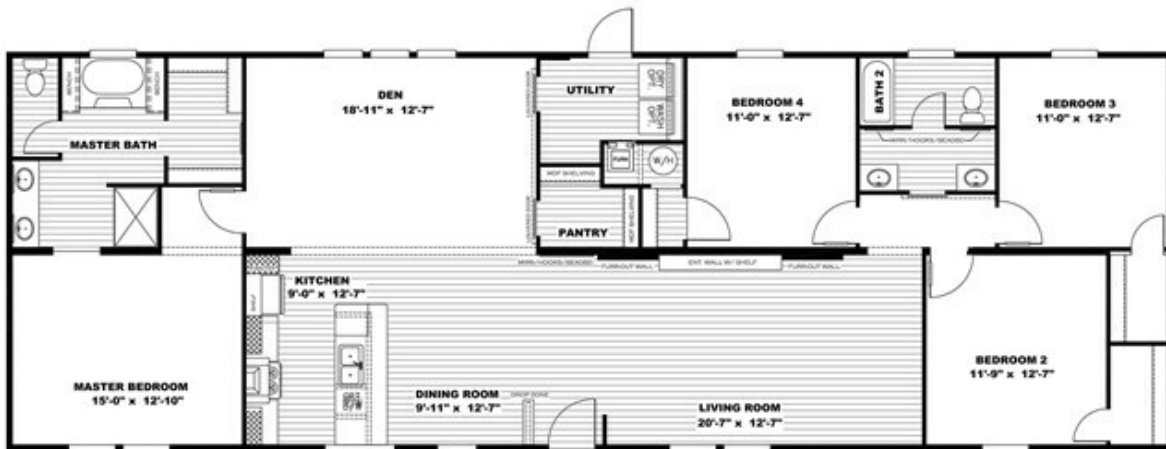

THE BREEZE II

THE BREEZE II Model number: 30SSP28764AH18

4 beds • 2 baths • 2128 sq.ft. • 28' width • 76' depth

Our home building facilities invest in continuous product and process improvements. Plans, dimensions, features, materials, specifications and availability are subject to change without notice or obligation. Renderings and floor plans are representative likenesses of our homes and may differ from the actual homes. We invite you to tour a Home Center near you and inspect the highest value in quality housing available or call (850) 682-3344 to speak with a Home Consultant. Copyright 2017, CMH. All rights reserved.